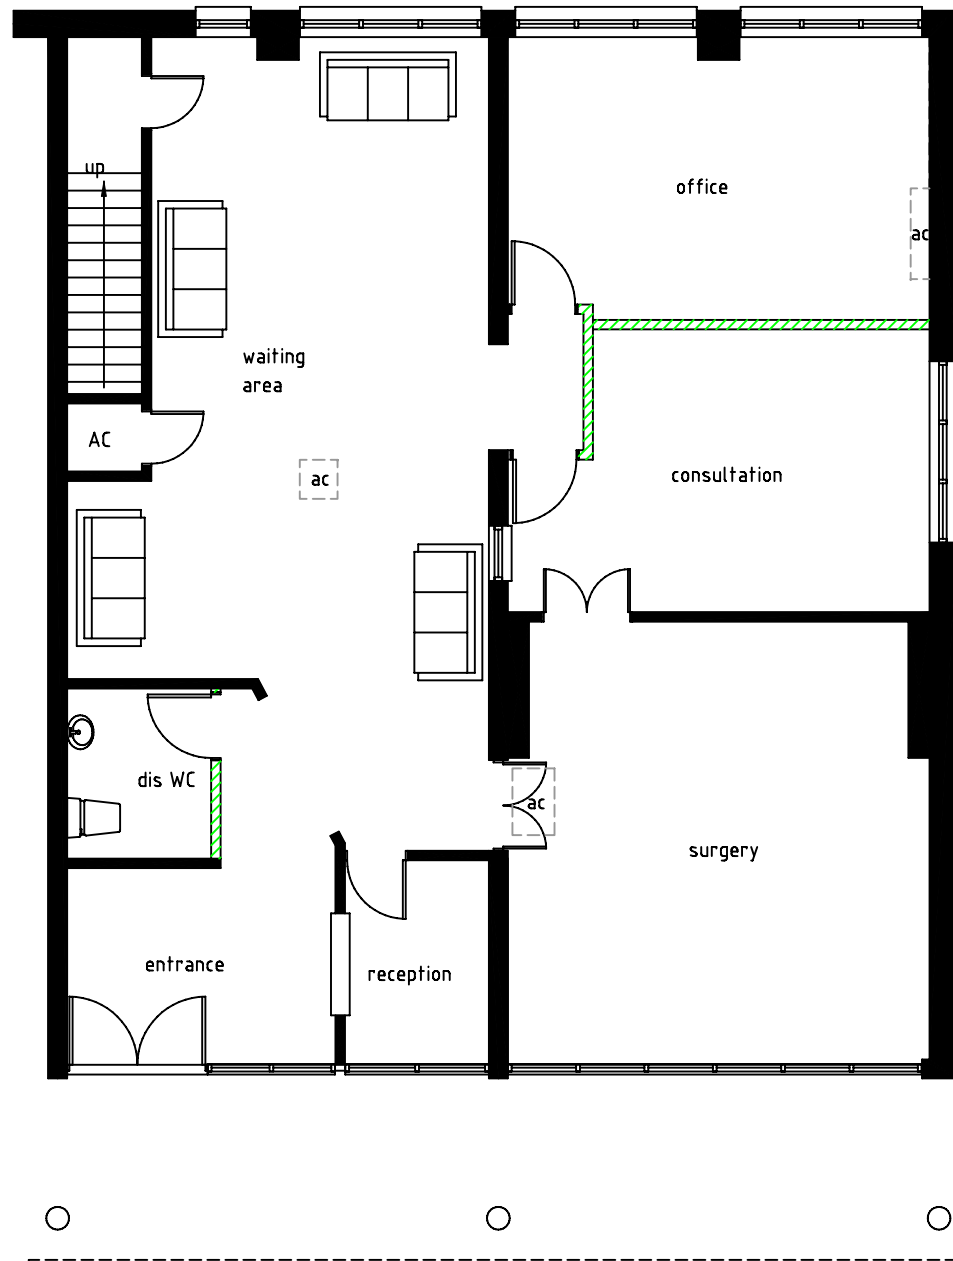

**Ground Floor 1:100**

**Basement**

**Front 1:100**

Supply and install security grille, below soffit line, frame out to enclose shutter box with an internal (front of unit) & external key switch, all measurements to be made on site

**Section**

Supply and install security grille, below soffit line, frame out to enclose shutter box with an internal (front of unit) & external key switch, all measurements to be made on site

**Front - Shutter Shut**