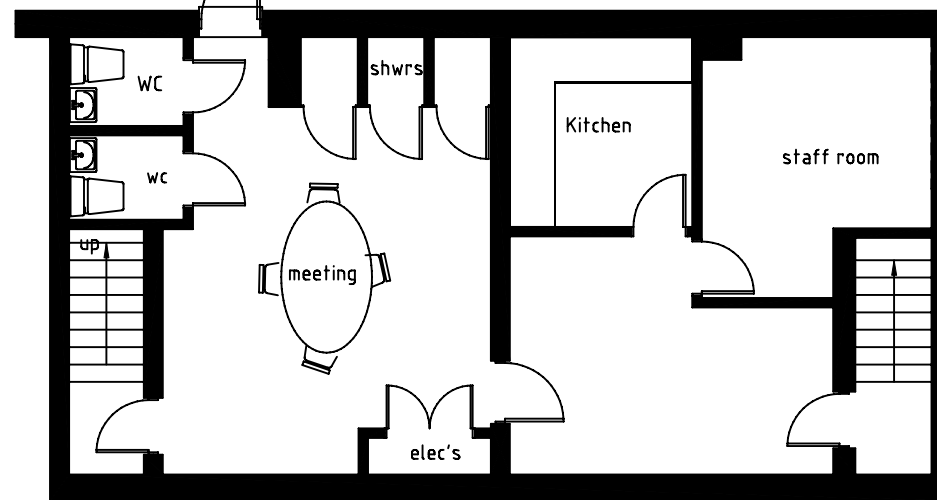

**Ground Floor 1:100**

**Basement**

**Front 1:100**

Supply and install security grille, below soffit line, frame out to enclose shutter box with an internal (front of unit) & external key switch, all measurements to be made on site

**Section**

Supply and install security grille, below soffit line, frame out to enclose shutter box with an internal (front of unit) & external key switch, all measurements to be made on site

**Front - Shutter Shut**