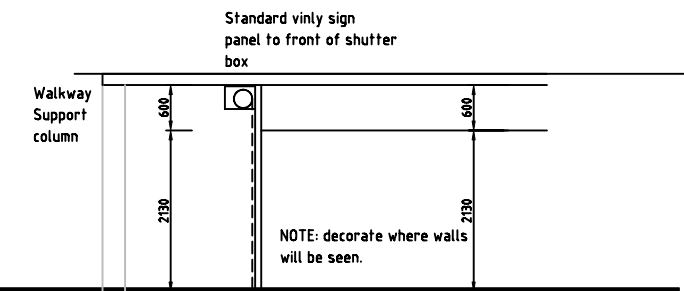

**Ground Floor 1:100**

**Basement**

**Front 1:100**

Supply and install security grille, below soffit line, frame out to enclose shutter box with an internal (front of unit) & external key switch, all measurements to be made on site

**Section**

Supply and install security grille, below soffit line, frame out to enclose shutter box with an internal (front of unit) & external key switch, all measurements to be made on site

**Front - Shutter Shut**